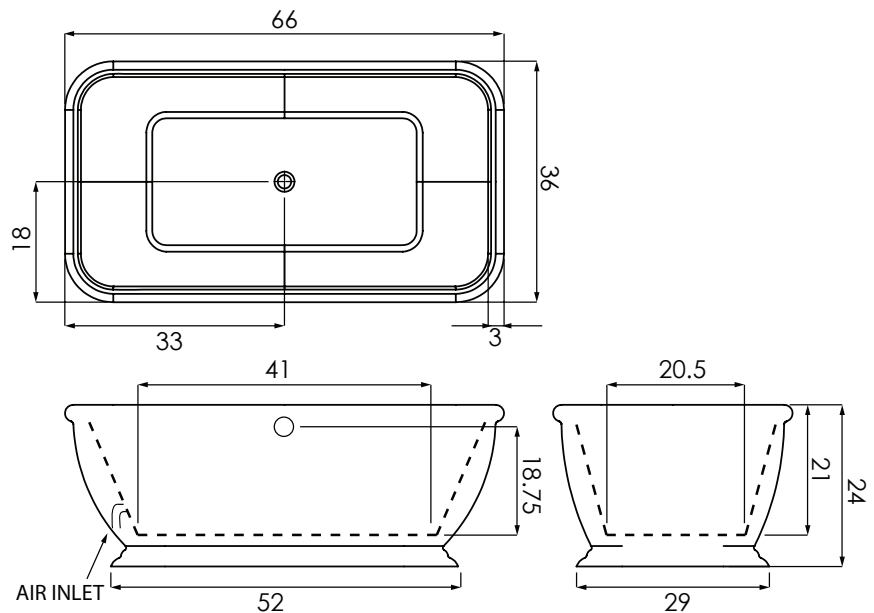

CODES AND COMPLIANCES

Massachusetts code File no: P1-0614-491

HYDRO SYSTEMS
Family Owned And Operated Since 1978

29132 Avenue Paine, Valencia, CA, 91355
661.775.0686 | hydrosystem.com

All specifications and options subject to change without notice please contact a hydro systems representative for more information.